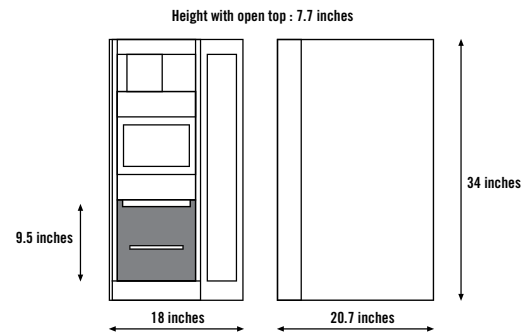

Weight	165 lbs
Voltage	2300 watt
Coffee canister capacity	4.3 lbs
Soluble canisters capacity	5 lbs

The 10" touch screen - 1280 x 800 - offers a visual guide, making choices easy. The design and layout of the screen can also be fully customized to suit any environment.